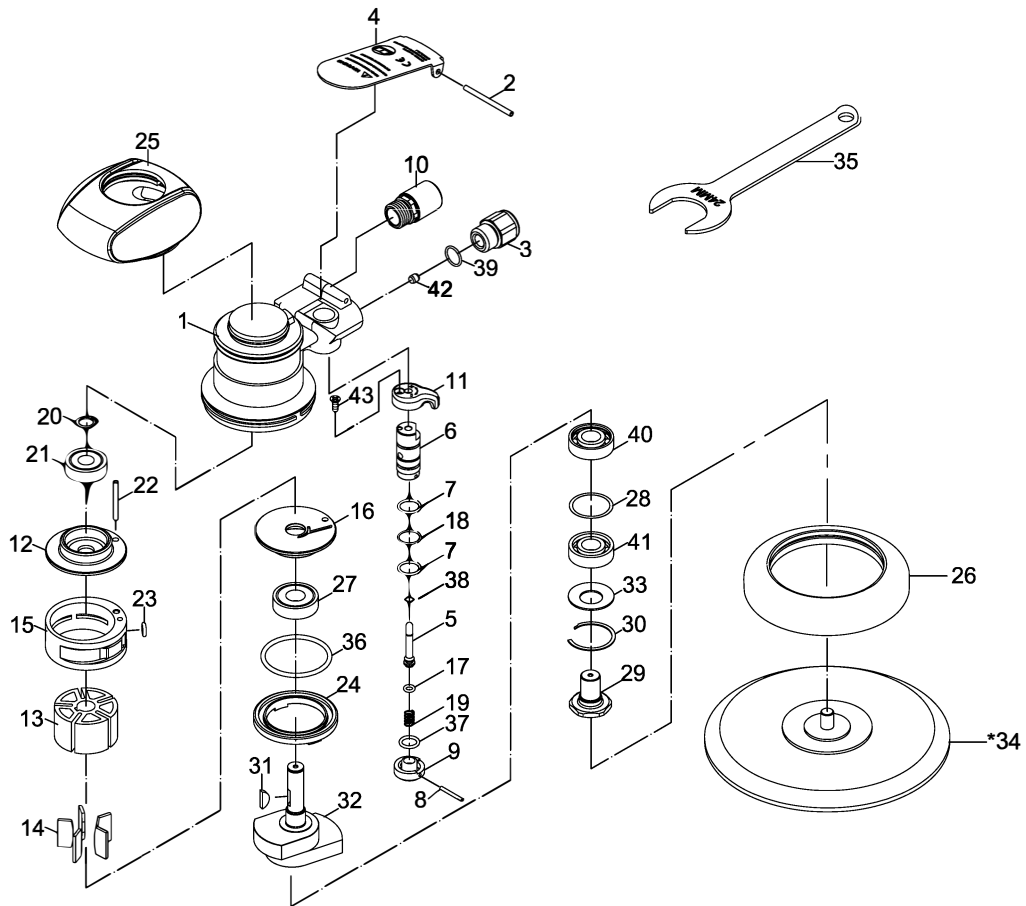

RRI-5125-5NV PALM SANDER

EDITION 2

Index No.	Parts No.	Description	Index No.	Parts No.	Description
1	66-5137C01	Housing	23	OR00608109	O-Ring (6.8×1.9)
2	SP03004000	Spring Pin (3×40L)	24	66-6133C29	Lock Ring
3	66-6133C03	Air Inlet	25	66-5137C30	Grip Hat
4	66-6133C04-0051	Throttle Lever	26	66-613331	Shroud
5	66-6133C05	Shaft	27	06001ZZ	Ball Bearing (6001ZZ)
6	66-5137C06	Bushing	28	66-6132A13	Washer
7	OR01007105	O-Ring(2) (10.7×1.5)	29	66-6132A34	Shaft
8	51542	Spring Pin (2×18L)	30	60-613135	Snap Ring (6001ZZ)
9	66-5137C11	Lock Seat	31	61934	Key (3×13)
10	66-6133C26-11S	Silencer	32	65-6133C37	Balancer Shaft
11	66-5137C10	Regulator	33	60-613139	Washer
12	66-6133C14	Rear End Plate	*34	65-613342	Pad (5")
13	66-6132A15	Rotor	35	66-6132A54	Spanner
14	66-5137C16	Rotor Blade(5)	36	OR03904301	O-Ring (39.4×3.1)
15	66-5137C18	Cylinder	37	40130	O-Ring (8.8×1.7)
16	66-6133C19	Front End Plate	38	OR00200100	O-Ring (2×1)
17	OR00307108	O-Ring (3.68×1.78)	39	82247	O-Ring (13.5×1.5)
18	52236	O-Ring (10.5×1)	40	06001	Ball Bearing (39.4×3.1)
19	66-6133C08	Spring	41	06001P	Ball Bearing (6001P)
20	66-6132A12	Retainer Ring	42	66-6133C22	Stopper
21	06000ZZ	Ball Bearing (6000ZZ)	43	61035	Screw (M3x8L)
22	SP03002800	Spring Pin (3×28)			

* optional part

65-5137-0001